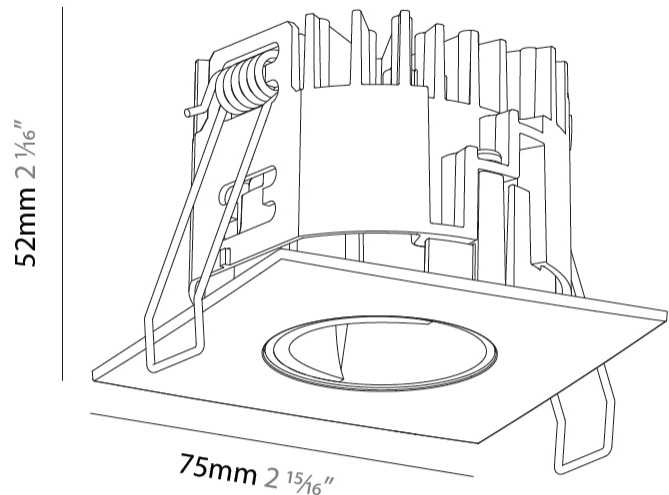

GENERAL

Series: Oiko Pro Square
Subseries: Oiko Pro Square Wallwash
Partner: Prolicht
Division: Architectural
Installation: Recessed
Product Type: Downlight
Mounting Location: Ceiling
Light Distribution: Downlight

PHYSICAL

Aperture Sizes - Downlights: 1"
Shape: Square
Length (mm): 75
Length (in): 2 ¹⁵/₁₆"
Width (mm): 75
Width (in): 2 ¹⁵/₁₆"
Height (mm): 51
Height (in): 2
Ceiling Thickness (mm): 1 - 25
Ceiling Thickness (in): 1/16 - 1 3/16
Min. Recessing Depth (mm): 55
Min. Recessing Depth (in): 2 ³/₁₆"
Weight (kg): 0.167
Fixture Finish: SSR / BKV / CWI / CRY / HAB / UFT / ITA / RUA / FTG / MYG / LOD / PUS / FRO / FUP / KIA / POP / BLS / SPG / MEY / GOH / CHC / COM / ABZ / JAG / OBR / MOS / ROR
Fixture Material: Aluminum Die Cast
Cut-out Measurements: D. 68mm / 2 11/16"

ELECTRICAL

Lamp Type: LED (Zhaga Standard)
Input Wattage (W): 14
Dimming: Tri-Mode (Non-Dimming and Phase Dimming (120Vac only) and 0-10V Dimming)
Driver Included: No
Driver Location: Recessed Housing
Driver Type: Constant Current - Universal
Driver Class: Class 2
Input Voltage (V): 120 - 277

LED

Number of LEDs: 1
Color Temperature (°K): 2700-6500 Tunable White
Max. Delivered Lumen (lm): 1034 - 1216
Nominal Lumen (lm): 1242 - 1460
CRI: >90 CRI
Lamp Life (hrs): 50000

OPTICAL

RATINGS AND CERTIFICATIONS

Certified By: Certified for North American Standards
IP rating: IP20