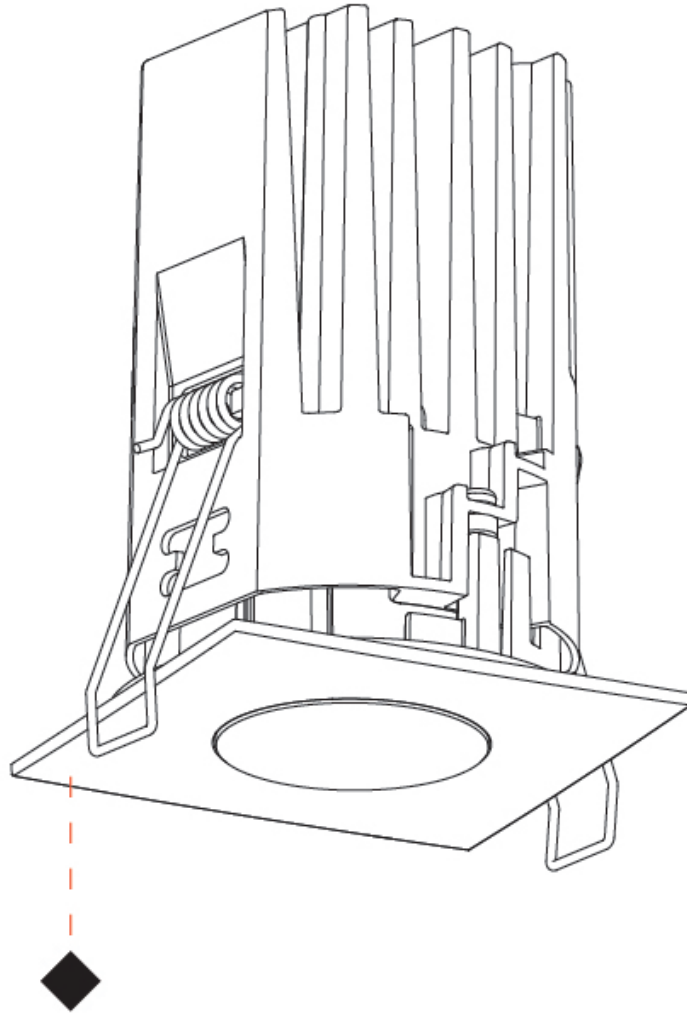

OIKO PRO SQUARE WALLWASH RECESSED

A35969-

PROJECT

TYPE

SPECIFIER

QUANTITY

DATE

A