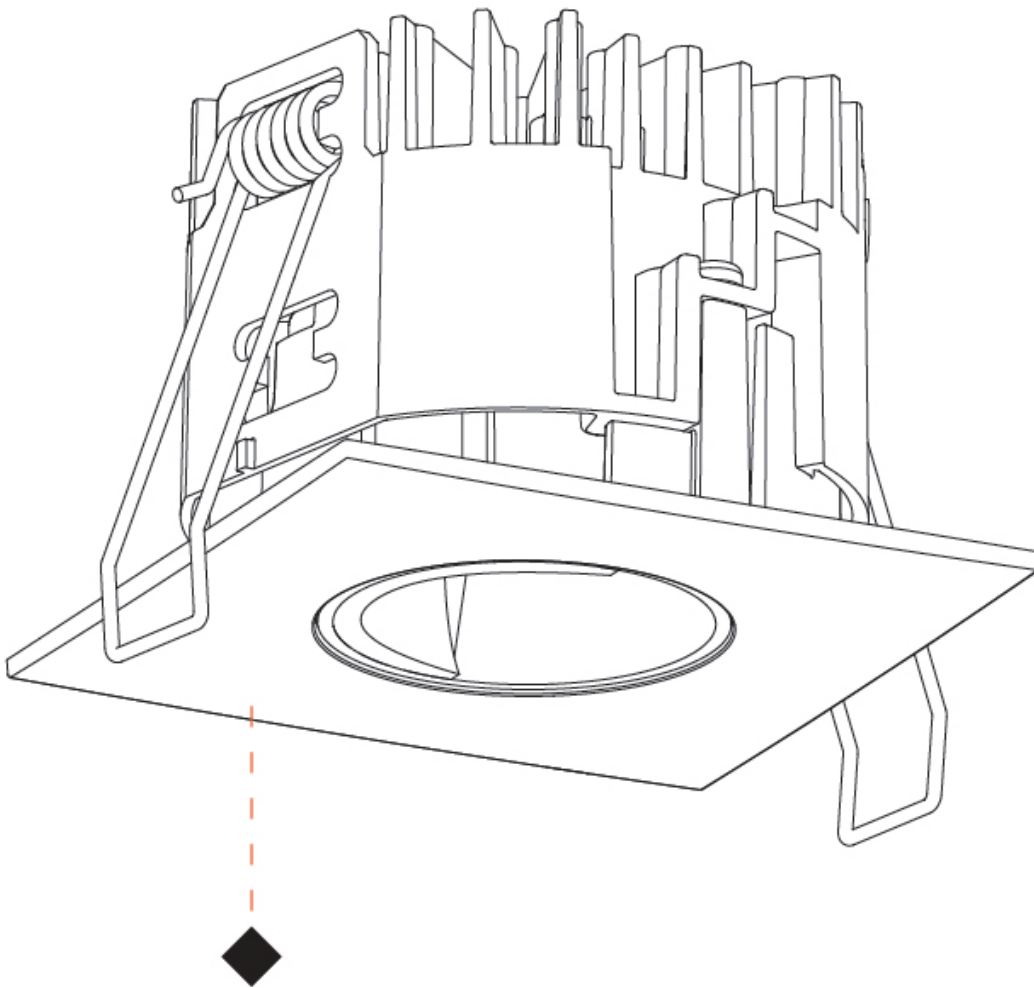

OIKO PRO SQUARE WALLWASH RECESSED

A35966-

PROJECT	_____
TYPE	_____
SPECIFIER	_____
QUANTITY	_____
DATE	_____

A