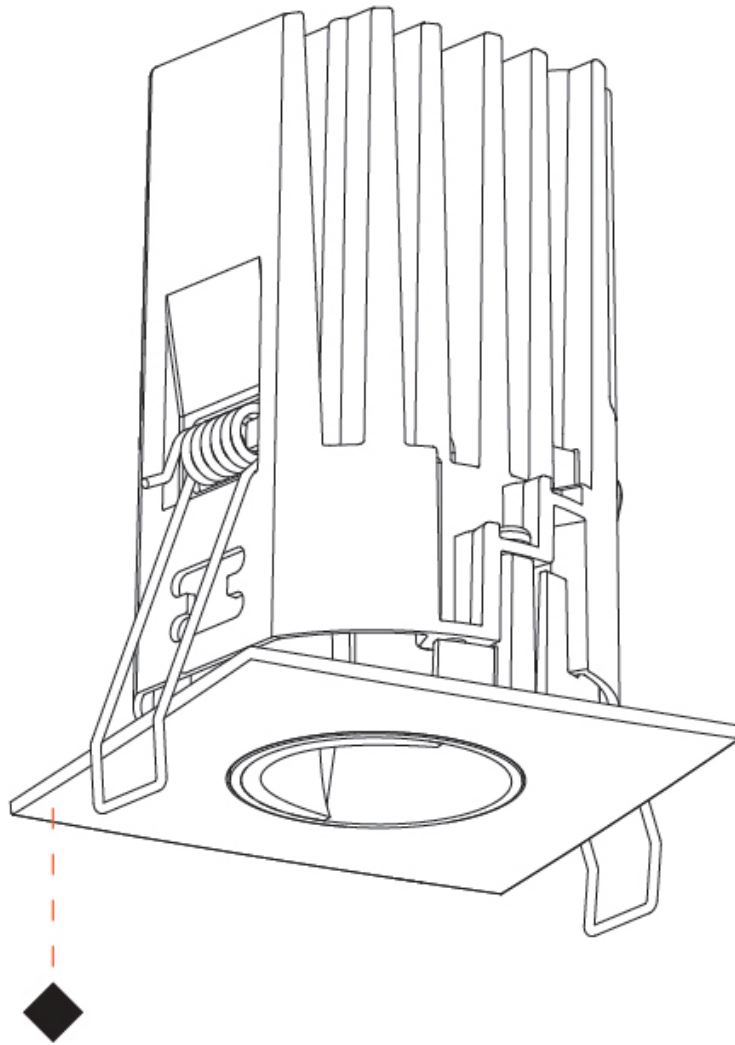

OIKO PRO SQUARE WALLWASH RECESSED

A35968-

PROJECT	_____
TYPE	_____
SPECIFIER	_____
QUANTITY	_____
DATE	_____