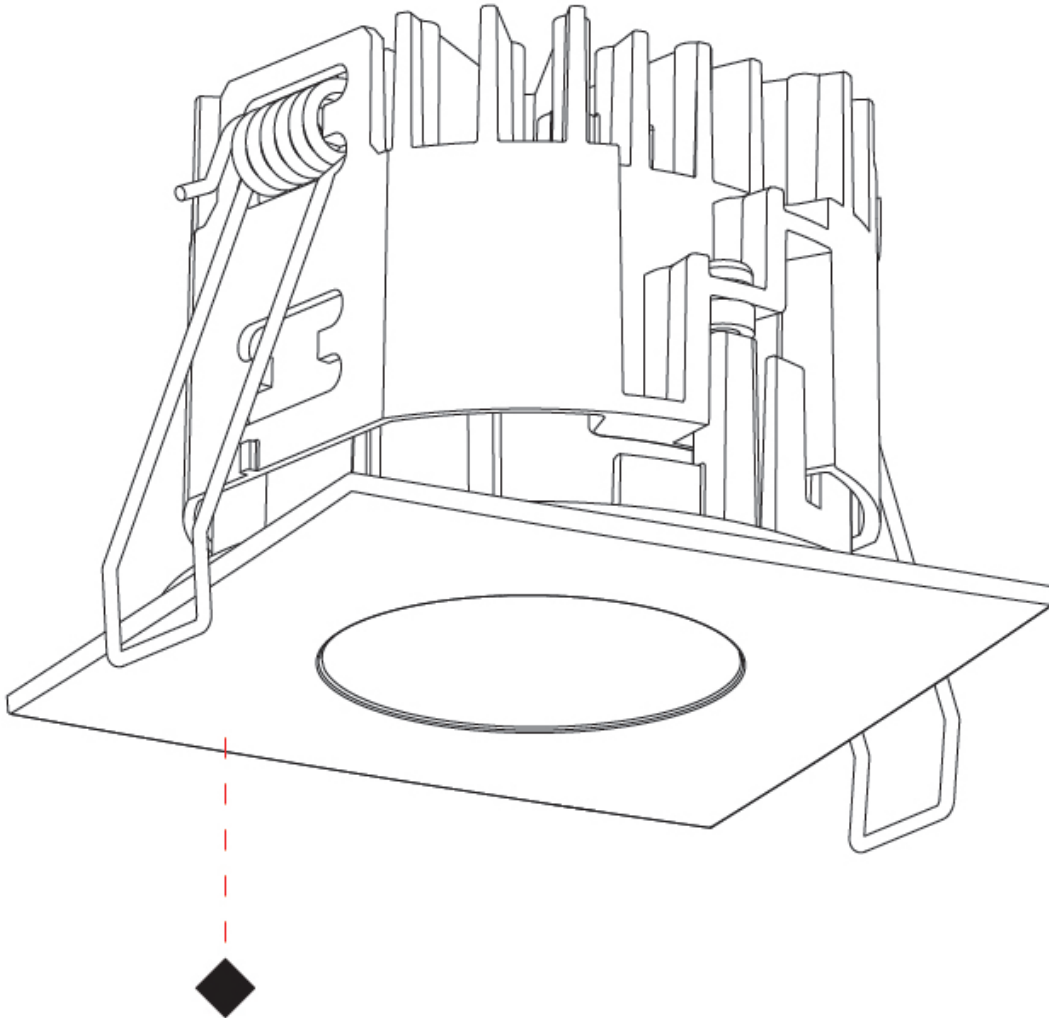

OIKO PRO SQUARE WALLWASH RECESSED

A35967-

PROJECT _____

TYPE _____

SPECIFIER _____

QUANTITY _____

DATE _____

A