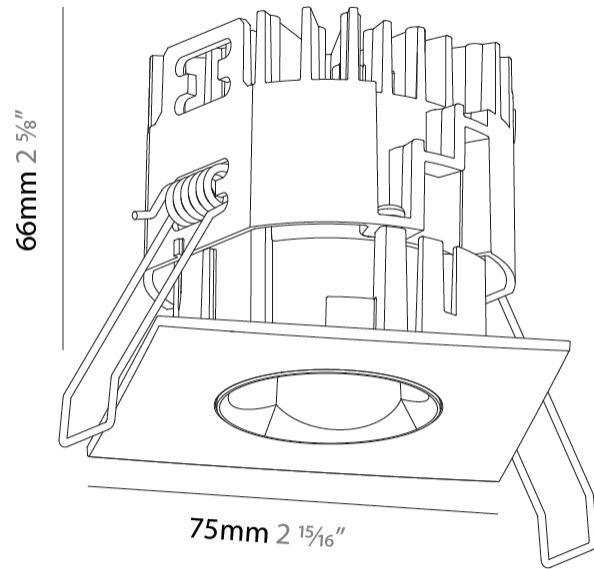

PHYSICAL

Aperture Sizes - Downlights: 1"
Shape: Square
Length (mm): 75
Length (in): 2 ¹⁵/₁₆"
Width (mm): 75
Width (in): 2 ¹⁵/₁₆"
Height (mm): 65
Height (in): 2 ⁹/₁₆"
Ceiling Thickness (mm): 1 - 25
Ceiling Thickness (in): 1/16 - 1 3/16
Min. Recessing Depth (mm): 70
Min. Recessing Depth (in): 2 ³/₄"
Weight (kg): 0.209
Diffuser: Lens Pack - No Lens / Opal / Linear Spread Lens / Honeycomb / Spread Lens

Fixture Finish: SSR / BKV / CWI / CRY / HAB / UFT / ITA / RUA / FTG / MYG / LOD / PUS / FRO / FUP / KIA / POP / BLS / SPG / MEY / GOH / CHC / COM / ABZ / JAG / OBR / MOS / ROR

Fixture Material: Aluminum Die Cast
Cut-out Measurements: D. 68mm / 2 11/16"

ELECTRICAL

Lamp Type: LED (Zhaga Standard)
Input Wattage (W): 16
Total Output Wattage (W): 14.6
Dimming: Tri-Mode (Non-Dimming and Phase Dimming (120Vac only) and 0-10V Dimming)
Driver Included: No
Driver Location: Remote
Driver Type: Constant Current - Universal
Driver Class: Class 2
Input Voltage (V): 120 - 277
Constant Current (MA): 350

LED

Number of LEDs: 1
Color Temperature (°K): 2700 / 3000 / 3500 / 4000
Max. Delivered Lumen (lm): 1067 / 1150 / 1217 / 1220
Nominal Lumen (lm): 1393 / 1501 / 1589 / 1592
CRI: >90 CRI
Lamp Life (hrs): 50000

OPTICAL

Reflector°: 14

RATINGS AND CERTIFICATIONS

Certified By: Certified for North American Standards
IP rating: IP44