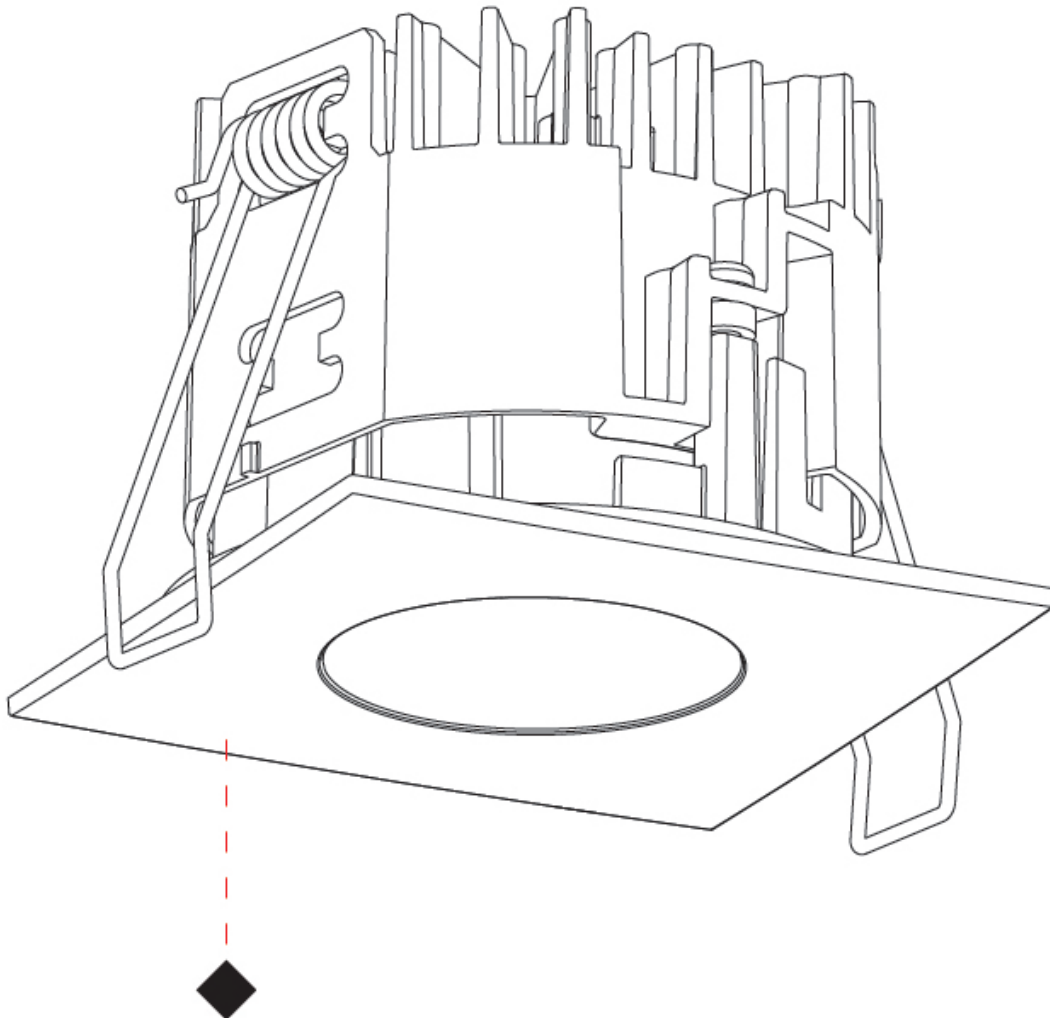

OIKO PRO SQUARE WALLWASH RECESSED

A35965-

PROJECT	_____
TYPE	_____
SPECIFIER	_____
QUANTITY	_____
DATE	_____

A