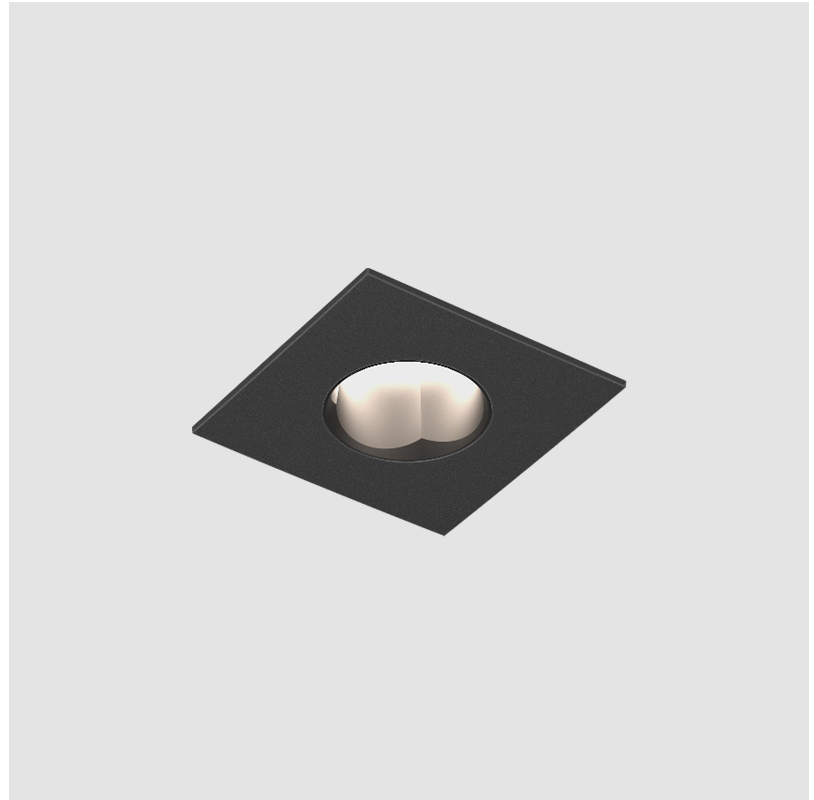

PHYSICAL

Aperture Sizes - Downlights: 1"
Shape: Square
Length (mm): 75
Length (in): 2 ¹⁵/₁₆"
Width (mm): 75
Width (in): 2 ¹⁵/₁₆"
Height (mm): 65
Height (in): 2 ⁹/₁₆"
Ceiling Thickness (mm): 1 - 25
Ceiling Thickness (in): 1/16 - 1 3/16
Min. Recessing Depth (mm): 70
Min. Recessing Depth (in): 2 ³/₄"
Weight (kg): 0.209
Diffuser: Lens Pack - No Lens / Opal / Linear Spread Lens / Honeycomb / Spread Lens

Fixture Finish: SSR / BKV / CWI / CRY / HAB / UFT / ITA / RUA / FTG / MYG / LOD / PUS / FRO / FUP / KIA / POP / BLS / SPG / MEY / GOH / CHC / COM / ABZ / JAG / OBR / MOS / ROR

Fixture Material: Aluminum Die Cast
Cut-out Measurements: D. 68mm / 2 11/16"

ELECTRICAL

Lamp Type: LED (Zhaga Standard)
Input Wattage (W): 16
Total Output Wattage (W): 14.6
Dimming: Tri-Mode (Non-Dimming and Phase Dimming (120Vac only) and 0-10V Dimming)
Driver Included: No
Driver Location: Remote
Driver Type: Constant Current - Universal
Driver Class: Class 2
Input Voltage (V): 120 - 277
Constant Current (MA): 350

LED

Number of LEDs: 1
Color Temperature (°K): 2700 / 3000 / 3500 / 4000
Max. Delivered Lumen (lm): 1067 / 1150 / 1217 / 1220
Nominal Lumen (lm): 1393 / 1501 / 1589 / 1592
CRI: >90 CRI
Lamp Life (hrs): 50000

OPTICAL

Reflector°: 14

RATINGS AND CERTIFICATIONS

Certified By: Certified for North American Standards
IP rating: IP44